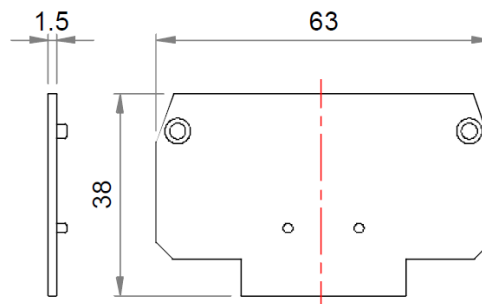

END PLATE

Article: **42013**

End plate for EURO Q6 Feedthrough Terminal Blocks

GENERAL DATA

Series	END PLATE
Item	42013
Weight/Piece	3.4 g
Customs tariff	8536901
Catalog	01
Colour	Gray
Q.ty p.pck.	50
Q.ty p. box	-

TECHNICAL DATA / DIMENSIONS

Dimensions

Width mm	1.5
Length mm	63
Height mm	28

Technical data

Insulating material	PA 66 – V0
---------------------	------------

TECHNICAL DRAWINGS

ACCESSORIES

Additional items