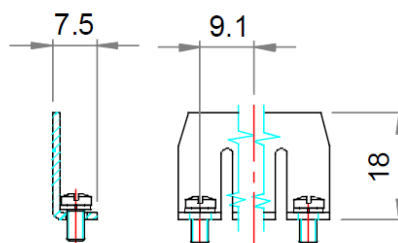

EURO Jumper bar

Article: **43022/3S**

Jumper bar, 3 poles, 100 pieces with 300 screws
Pitch 9,1mm – for EURO 10 Feedthrough terminal blocks

GENERAL DATA

Series	Jumper Bar
Item	43022/3S
Weight/Piece	700 g
Customs tariff	8536901
Catalog	01
Colour	Silver
Q.ty p.pck.	1 pcs = 100 jumpers + 300 screws
Q.ty p. box	-

TECHNICAL DATA / DIMENSIONS

Dimensions

Width mm	7.5
Length mm	25.3
Height	18
Pitch mm	9.1

Technical data

screws with washer	M3 – 0,5 Nm – zinc plated steel
Jumper bar	Tin plated copper alloy
Nominal Current	65A

TECHNICAL DRAWINGS

ACCESSORIES

Additional items

Item	Description
43402 (all colors)	EURO 10 Feedthrough Terminal block