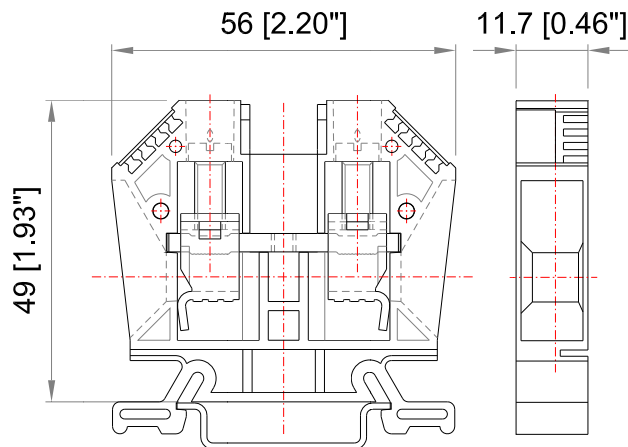

TECHNICAL DATA / DIMENSIONS

Dimensions

Width mm(in.)	12 (0.46)
Length mm(in.)	56 (2.2)
Height mm(in.)	49 (1.93)
Mounting type (EN 60715)	Omega TH35

Technical data

Maximum load current	101A
Insulating material	PA
Self-extinguishing degree acc. to UL94	V2
Rated surge voltage	8kV
Pollution degree	3
Surge voltage category	III
Insulating material group	I
Nominal Voltage	1000V
Nominal Current	101A

Connection data

Conductor cross-section solid min/max	1.50 / 25 mm ²
Conductor cross-section stranded min/max	1.50 / 16 mm ²
AWG min/max	14-4AWG
Max conductor cross-section stranded with ferrule with plastic sleeve DIN 46228/4	25 mm ² / L=18 mm

Stripping length	max 12mm / 0.475in
Screw	M5
Tightening torque	2.0Nm / 30 Lb-In

APPROVALS

RINA

EN60947-7-125mm² – 1000V – 101A**EN60068-2-11**

Salt mist test for 96 hours

ENEL DV27**UL1059**
E203985**C22.2 NO 158-10****SCCR** 100kA

AWG 14-4 – 600V – 85A

TECHNICAL DRAWINGS

ACCESSORIES

Marking

Item	Description
43059	Single-digit marking tag (5 x 3 mm) - white
43060/0 ÷ 43060/9	Single-digit marking tag (5 x 3 mm) – with marking: 0 ÷ 9
43060/A ÷ 43060/Z	Single-digit marking tag (5 x 3 mm) – with marking: A ÷ Z