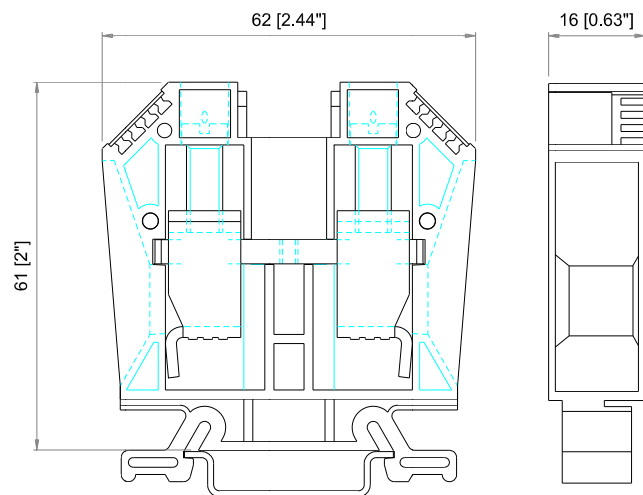

TECHNICAL DATA / DIMENSIONS

Dimensions

Width mm(in.)	16 (0.63)
Length mm(in.)	62 (2.44)
Height mm(in.)	61 (1.93)
Mounting type (EN 60715)	Omega TH35

Technical data

Maximum load current	150A
Insulating material	PA
Self-extinguishing degree acc. to UL94	V2
Rated surge voltage	8kV
Pollution degree	3
Surge voltage category	III
Insulating material group	I
Nominal Voltage	1000V
Nominal Current	150A

Connection data

Conductor cross-section solid min/max	2,50 / 50 mm ²
Conductor cross-section stranded min/max	2,50 / 50 mm ²
AWG min/max	14-1/0AWG
Max conductor cross-section stranded with ferrule with plastic sleeve DIN 46228/4	35 mm ² / L=18 mm

Stripping length	max 17mm / - in
Screw	M6
Tightening torque	2.5Nm / 45 Lb-In

APPROVALS

RINA

EN60947-7-150mm² – 1000V – 150A**EN60068-2-11**

Salt mist test for 96 hours

ENEL DV27**UL1059**
E203985**C22.2 NO 158-10****SCCR** 100kA

AWG 14-1/0 – 600V – 130A

TECHNICAL DRAWINGS

ACCESSORIES

Marking

Item	Description
43059	Single-digit marking tag (5 x 3 mm) - white
43060/0 ÷ 43060/9	Single-digit marking tag (5 x 3 mm) – with marking: 0 ÷ 9
43060/A ÷ 43060/Z	Single-digit marking tag (5 x 3 mm) – with marking: A ÷ Z