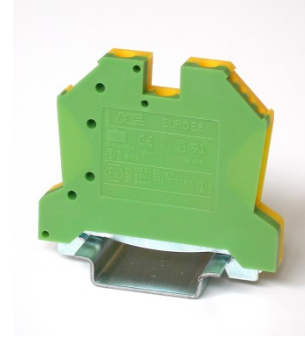

EURO E6

Article: **43450**

Earth Terminal Block - yellowgreen
Screw connection - 6mm² / 8AWG - Width 8 mm

GENERAL DATA

Series	EURO E6
Item	43450
Weight/Piece	26,2 g
Catalog	01
Customs tariff	85369095
Colour	YellowGreen
Q.ty p.pck.	50
Q.ty p. box	500

TECHNICAL DATA / DIMENSIONS

Dimensions

Width mm	8
Length mm	58
Height mm	44
Mounting type (EN 60715)	Omega TH35

Technical data

Maximum load current	-
Insulating material	PA
Self-extinguishing degree acc. to UL94	V0
Rated surge voltage	6kV
Pollution degree	3
Surge voltage category	III
Insulating material group	I
Nominal Voltage	-
Nominal Current	-
Temperature index, insulating material – Elec. UL 746 B - RTI	130°C
Static insulating material lower permissible temperature	-60°C

Connection data

Conductor cross-section solid min/max	0.5 / 6 mm ²
Conductor cross-section stranded min/max	0.5 / 6 mm ²

AWG min/max	22-8 AWG
Max conductor cross-section stranded with ferrule with plastic sleeve	6 mm ² / L=12 mm
Stripping length	max 10 mm
Screw	M3,5 – Zinc plated steel
Tightening torque	1.2Nm
Earth Screw	M3,5 – Zinc plated steel
Tightening torque	0,8Nm
Clamp	Zinc plated steel
Metal part	Zinc plated steel

APPROVALS

EN60947-7-2

6mm²

EN60068-2-11

Salt mist test for 96 hours

ENEL DV27

UL1059
US E203985

AWG 22-8