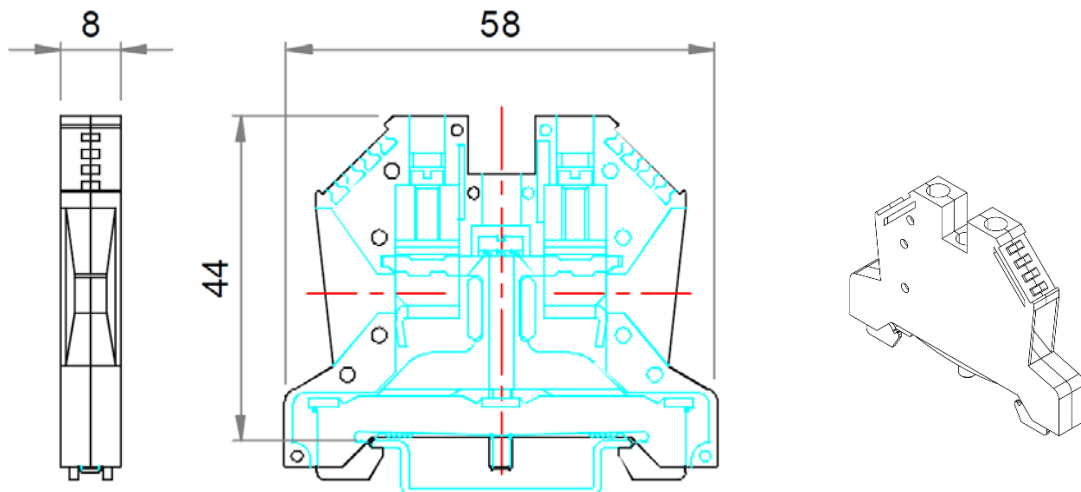

EURO E6

Article: **43450**

Earth Terminal Block - yellowgreen
Screw connection - 6mm² / 8AWG - Width 8 mm

GENERAL DATA

Series	EURO E6
Item	43450
Weight/Piece	26,2 g
Catalog	01
Customs tariff	85369095
Colour	YellowGreen
Q.ty p.pck.	50
Q.ty p. box	500

TECHNICAL DATA / DIMENSIONS

Dimensions

Width mm	8
Length mm	58
Height mm	44
Mounting type (EN 60715)	Omega TH35

Technical data

Maximum load current	-
Insulating material	PA
Self-extinguishing degree acc. to UL94	V0
Rated surge voltage	6kV
Pollution degree	3
Surge voltage category	III
Insulating material group	I
Nominal Voltage	-
Nominal Current	-
Temperature index, insulating material – Elec. UL 746 B - RTI	130°C
Static insulating material lower permissible temperature	-60°C

Connection data

Conductor cross-section solid min/max	0.5 / 6 mm ²
Conductor cross-section stranded min/max	0.5 / 6 mm ²

AWG min/max	22-8 AWG
Max conductor cross-section stranded with ferrule with plastic sleeve	6 mm ² / L=12 mm
Stripping length	max 10 mm
Screw	M3,5 – Zinc plated steel
Tightening torque	1.2Nm
Earth Screw	M3,5 – Zinc plated steel
Tightening torque	0,8Nm
Clamp	Zinc plated steel
Metal part	Zinc plated steel

TECHNICAL DRAWINGS

ACCESSORIES

Marking

Item	Description
43059	Single-digit marking tag (5 x 3 mm) - white
43060/0 ÷ 43060-9	Single-digit marking tag (5 x 3 mm) – with marking: 0 ÷ 9
43060/A ÷ 43060-Z	Single-digit marking tag (5 x 3 mm) – with marking: A ÷ Z
43094	Marking tag adapter – 6 slots for marking tags
43192	Marking tags (5 x 12 mm) - white (<i>special marking on request</i>)
43196	Marking tags (6 x 12 mm) - white (<i>special marking on request</i>)
438MWK0512TBA	Tag adapter for: MI-EURO/Weid-WDU-ZDU/Klemsan -1box=250