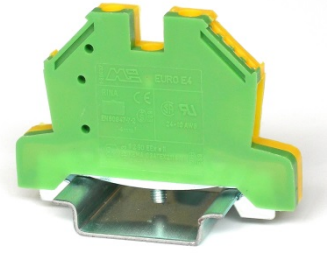

EURO E4

Article: **43454**

Earth Terminal Block - yellowgreen
Screw connection - 4mm² / 10AWG - Width 7 mm

GENERAL DATA

Series	EURO E4
Item	43454
Weight/Piece	18,0 g
Catalog	01
Customs tariff	85369095
Colour	YellowGreen
Q.ty p.pck.	50
Q.ty p. box	1000

TECHNICAL DATA / DIMENSIONS

Dimensions

Width mm	7
Length mm	58
Height mm	36
Mounting type (EN 60715)	Omega TH35

Technical data

Maximum load current	-
Insulating material	PA
Self-extinguishing degree acc. to UL94	V0
Rated surge voltage	6kV
Pollution degree	3
Surge voltage category	III
Insulating material group	I
Nominal Voltage	-
Nominal Current	-
Temperature index, insulating material – Elec. UL 746 B - RTI	130°C
Static insulating material lower permissible temperature	-60°C

Connection data

Conductor cross-section solid min/max	0.5 / 6 mm ²
Conductor cross-section stranded min/max	0.5 / 4 mm ²

AWG min/max	24-10 AWG
Max conductor cross-section stranded with ferrule with plastic sleeve	4 mm ² / L=12 mm
Stripping length	max 10 mm
Screw	M3 – Zinc plated steel
Tightening torque	0,6Nm / 7 Lbln.
Earth Screw	M3,5 – Zinc plated steel
Tightening torque	0.6Nm / 7 Lbln.
Clamp	Zinc plated steel
Metal part	Zinc plated steel

APPROVALS

EN 60947-7-2

4mm²

EN 60068-2-11

Salt mist test for 96 hours

ENEL DV27

AWG 24-10

TECHNICAL DRAWINGS