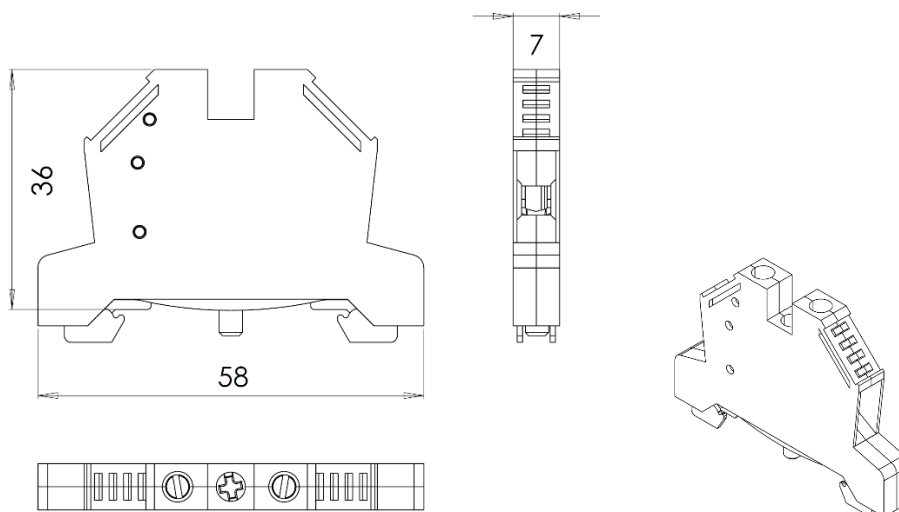

AWG min/max	24-10 AWG
Max conductor cross-section stranded with ferrule with plastic sleeve	4 mm² / L=12 mm
Stripping length	max 10 mm
Screw	M3 – Zinc plated steel
Tightening torque	0,6Nm / 7 Lbln.
Earth Screw	M3,5 – Zinc plated steel
Tightening torque	0.6Nm / 7 Lbln.
Clamp	Zinc plated steel
Metal part	Zinc plated steel

APPROVALS

EN 60947-7-2

4mm²

EN 60068-2-11

Salt mist test for 96 hours

ENEL DV27

AWG 24-10

TECHNICAL DRAWINGS

00