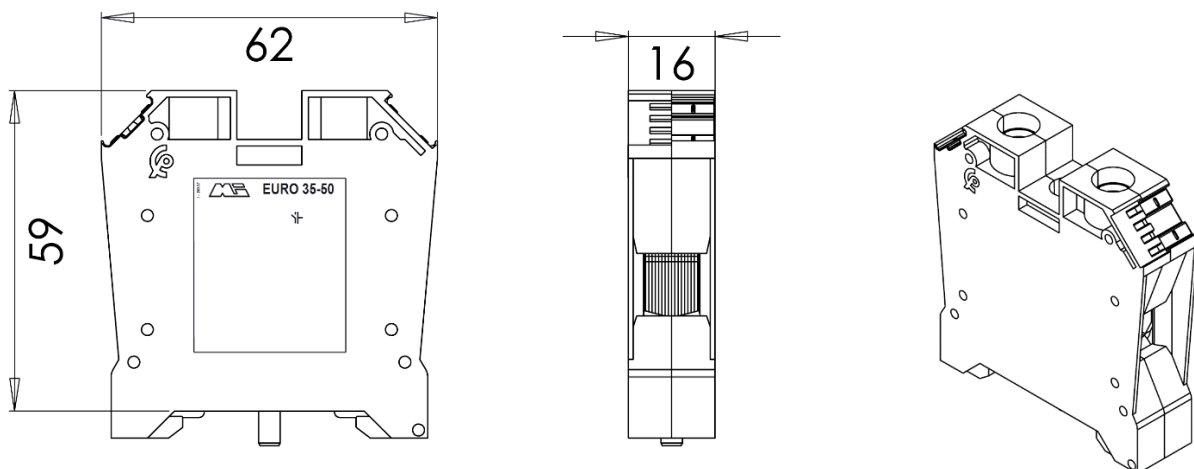

EURO E35-50

Article: **43457**

Earth Terminal Block - Yellowgreen
Screw connection - 50mm² / 1/0AWG - Width 16mm

GENERAL DATA

Series	EURO E35-50
Item	43457
Weight/Piece	109,6 g
Catalog	01
Customs tariff	85369095
Colour	YellowGreen
Q.ty p.pck.	25
Q.ty p. box	150

TECHNICAL DATA / DIMENSIONS

Dimensions

Width mm	16
Length mm	62
Height mm	60
Mounting type (EN 60715)	Omega TH35

Technical data

Maximum load current	-
Insulating material	PA
Self-extinguishing degree acc. to UL94	V0
Rated surge voltage	6kV
Pollution degree	3
Surge voltage category	III
Insulating material group	I
Nominal Voltage	-
Nominal Current	-
Temperature index, insulating material – Elec. UL 746 B - RTI	130°C
Static insulating material lower permissible temperature	-60°C

Connection data

Conductor cross-section solid min/max	1.5 / 50 mm ²
Conductor cross-section stranded min/max	1.5 / 35 mm ²

AWG min/max	10-1/0 AWG
Max conductor cross-section stranded with ferrule with plastic sleeve	35 mm ² / L=18 mm
Stripping length	max 18 mm
Screw	M6 – Zinc plated steel
Tightening torque	5.1Nm
Earth Screw	M4 – Zinc plated steel
Tightening torque	0,8Nm
Clamp	Zinc plated steel
Metal part	Zinc plated steel

APPROVALS

EN60947-7-2 50mm²

EN60068-2-11 Salt mist test for 96 hours

ENEL DV27

 **UL1059**
E203985

AWG 10-1/0

TECHNICAL DRAWINGS

ACCESSORIES